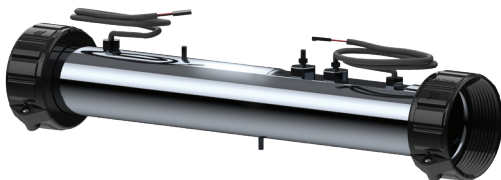

Heaters

Replacement Heater